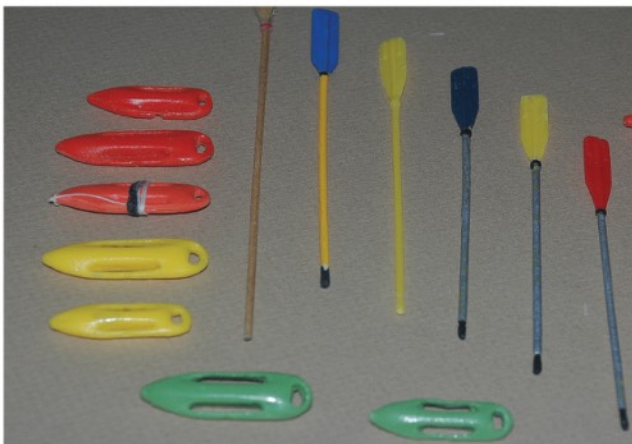

**Roger's
Replicas**

SCALE MODEL "JERSEY SURFBOATS" AND LIFEGUARD EQUIPMENT

**EXACT 1/25 TH SCALE MODEL LIFEGUARD JERSEY SURFBOATS
AND OTHER LIFEGUARDING EQUIPMENT. THE PERFECT GIFT
ITEMS FOR ALL LIFEGUARDING PROFESSIONALS.**

**CUSTOM WORK OUR SPECIALTY !
SEND US YOUR BEACH PATROL BOAT
LETTERING AND LOGOS FOR AN EXACT
MATCH WE CUSTOM MAKE ALL OF OUR
OWN DECALS !
REAL MAHOGANY GUNWALES ARE USED
ON ALL BOAT MODELS !
ALL DETAILS HAVE BEEN FAITHFULLY
REPRODUCED IN EXACT SCALE !**

**ACRYLIC PRESENTATION CASES ARE
AVAILABLE FOR BOAT MODELS TO
KEEP THEM DUST - FREE AND
PROTECT THEM.**

**SCALE MODEL OARS AND RESCUE CANS
AVAILABLE. CANS COME IN BOTH SIZES
AND IN EITHER ORANGE, YELLOW OR
LIME GREEN WITH TOW LINE WRAPPED
AROUND CAN. OARS AVAILABLE IN 8-1/2'
AND 9' SCALE LENGTHS WITH BLADES IN
RED, BLUE ,YELLOW OR BLACK. ALSO-
NEW STYLE ALUMINUM SHAFT OARS WITH
"WOOD BLADES" ALSO AVILABLE WITH OR
WITHOUT "FIRE HOSE DRESSING"!
COMING SOON:
LIFEGUARD STANDS, CALIF. DORYS AND
ROWERS SEAT/FOOTRESTS FOR BOATS !**

**ACRYLIC PRESENTATION CASES ARE
AVAILABLE FOR BOAT MODELS TO
KEEP THEM DUST - FREE AND
PROTECT THEM.**

**SCALE MODEL OARS AND RESCUE CANS
AVAILABLE. CANS COME IN BOTH SIZES
AND IN EITHER ORANGE, YELLOW OR
LIME GREEN WITH TOW LINE WRAPPED
AROUND CAN. OARS AVAILABLE IN 8-1/2'
AND 9' SCALE LENGTHS WITH BLADES IN
RED, BLUE ,YELLOW OR BLACK. ALSO-
NEW STYLE ALUMINUM SHAFT OARS WITH
"WOOD BLADES" ALSO AVAILABLE WITH OR
WITHOUT "FIRE HOSE DRESSING"!
COMING SOON:
LIFEGUARD STANDS, CALIF. DORYS AND
ROWERS SEAT/FOOTRESTS FOR BOATS !**